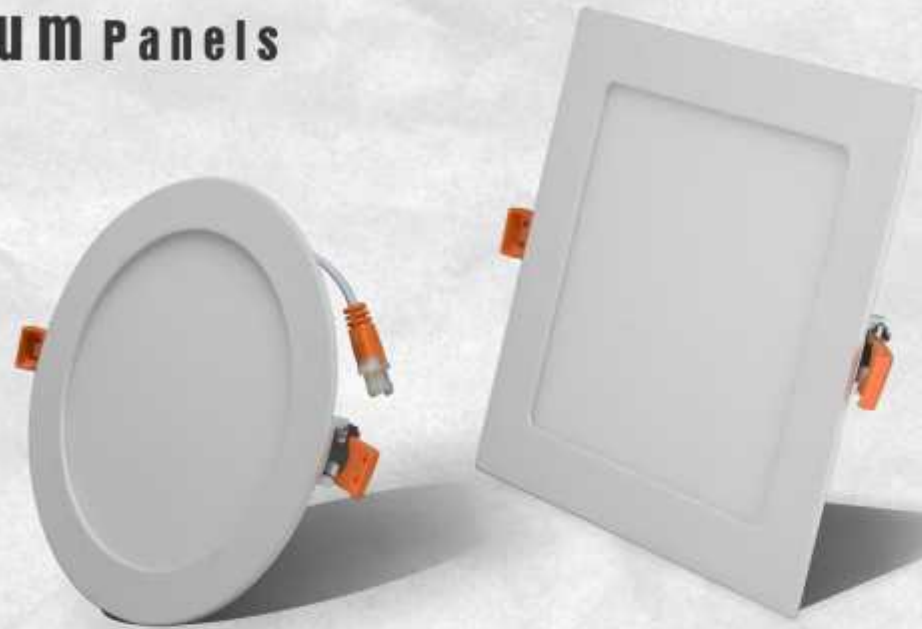

WE LIGHT YOUR
D R E A M

THE HOME

*Light is
the magical ingredient
that makes or
breaks a space
its one of
the most important
elements in
all my interiors.”*

INDOOR LIGHTS

Aluminium Panels

S No.	Input Power	Input Voltage	Cutout Size	Color Temperature	Packaging Per Carton
1	3 watt	160-260V	76.2 mm/ 3 inch	6500K/4000K/3000K	50
2	6 watt	160-260V	101.6 mm/4 inch	6500K/4000K/3000K	40
3	9 watt	160-260V	127 mm/ 5 inch	6500K/4000K/3000K	30
4	12 watt	160-260V	152.4 mm/ 6 inch	6500K/4000K/3000K	30
5	18 watt	160-260V	203.2 mm/ 8 inch	6500K/4000K/3000K	30