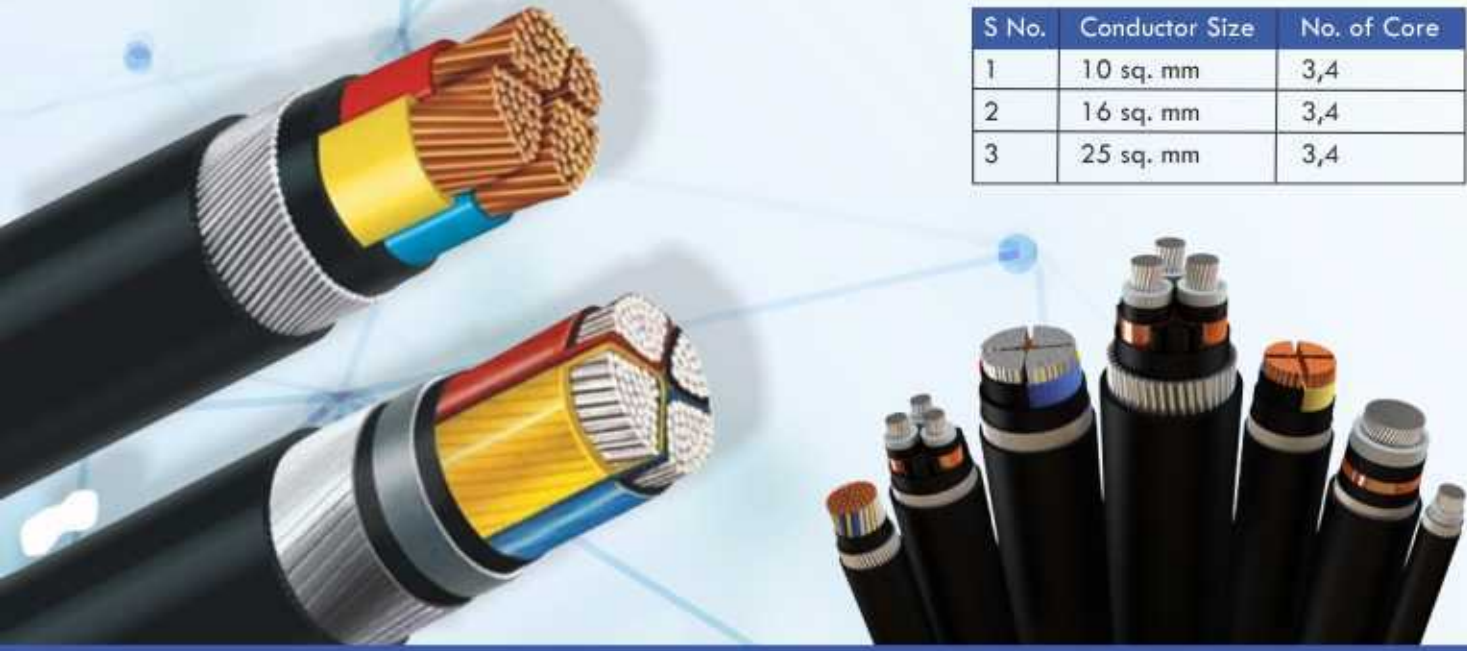

ARMOURED WIRES

Commonly known as SWA cable, the steel wire armoured cable is a power and auxiliary control cable, designed for use in mains supply electricity. The SWA cable can also be referred to mains cable, power cable, armoured cable and booklet-armoured cable.

S No.	Conductor Size	No. of Core
1	10 sq. mm	3,4
2	16 sq. mm	3,4
3	25 sq. mm	3,4

ALUMINIUM SINGLE CORE

A VIR wire mainly consists of a tinned copper conductor/ bare copper/ aluminium conductor having pvc coating.

*Available in 1.5 sq. mm, 2.5 sq. mm, 4 sq. mm, 6 sq. mm, 10 sq. mm, 16 sq. mm, 25 sq. mm & 35 sq. mm.