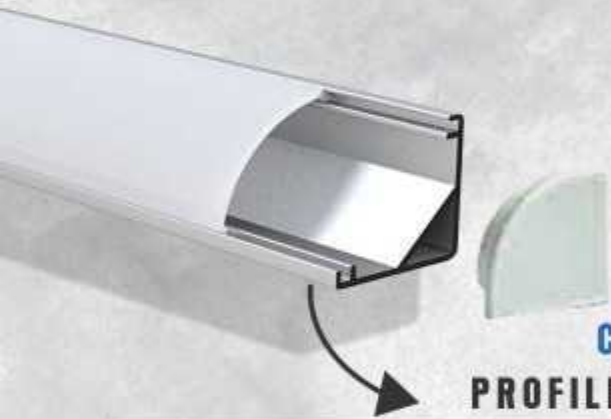

Description	Price Pr Mtr.
16mm X 16mm Corner	65